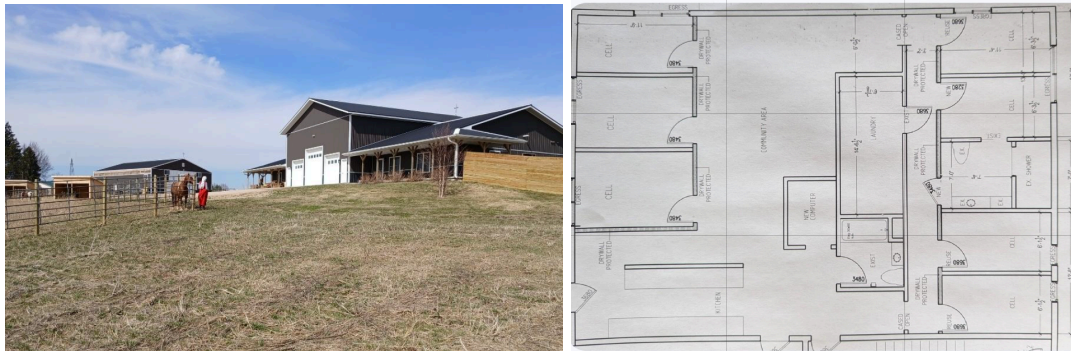

Franciscan Congregation of Divine Mercy: Current Needs

Following traditional monastic custom, we rely entirely on donations and gratefully accept any support!

- **Financial assistance for materials and furnishings** for the chapel, as well as volunteers to help with carpentry and painting - The center of monastic life is the Holy Eucharist in the chapel. The second floor of the house has a "great room" which is in the process of being transformed into a beautiful chapel for Our Lord with adequate space for a growing community. We have more women coming to discern this spring, and will need space for them to pray!

Chapel construction under way!

- **Financial assistance and carpentry for the house** - by God's goodness and the assistance of generous hearts, we were able to take out a mortgage loan to purchase our new Merciful Heart of Jesus Farm, pole shed, and 10.5 acres of property in Genoa, WI (southeast of La Crosse). This house has tremendous potential, but it needs some interior adjustments to be used for monastic life. We are currently adding appropriate rooms (cells) for our current community and prospective members.